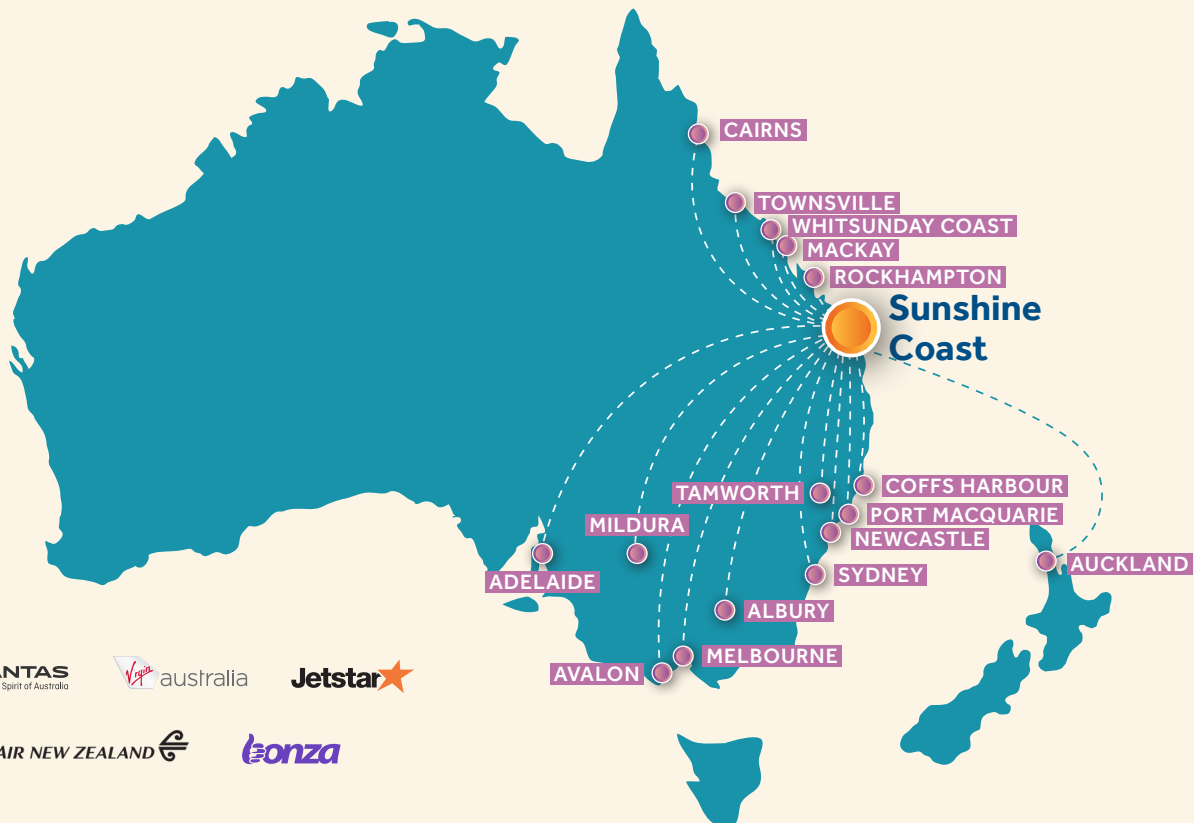

Sunshine Coast Airport

SNAPSHOT

Sunshine Coast Airport is Queensland's premier regional airport, positioned in the heart of a thriving region.

The Airport is the gateway to the beautiful Sunshine Coast region, providing opportunities for tourism, business and jobs growth.

The new 13/31 runway is opening the region to more destinations and greater export opportunities.

Connecting more people to more destinations than ever before.

Planning is currently underway to invest more than $500 million in upgrading and expanding existing facilities which will boost economy, create jobs growth and support the 2032 Olympic and Paralympic Games.

Australia's first and only carbon neutral airport.

Sunshine Coast Airport Route Map

Contact us via our website, email, phone or social media.

P +61 1300 993 543
E info@sunshinecoastairport.com.au

sunshinecoastairport.com.au