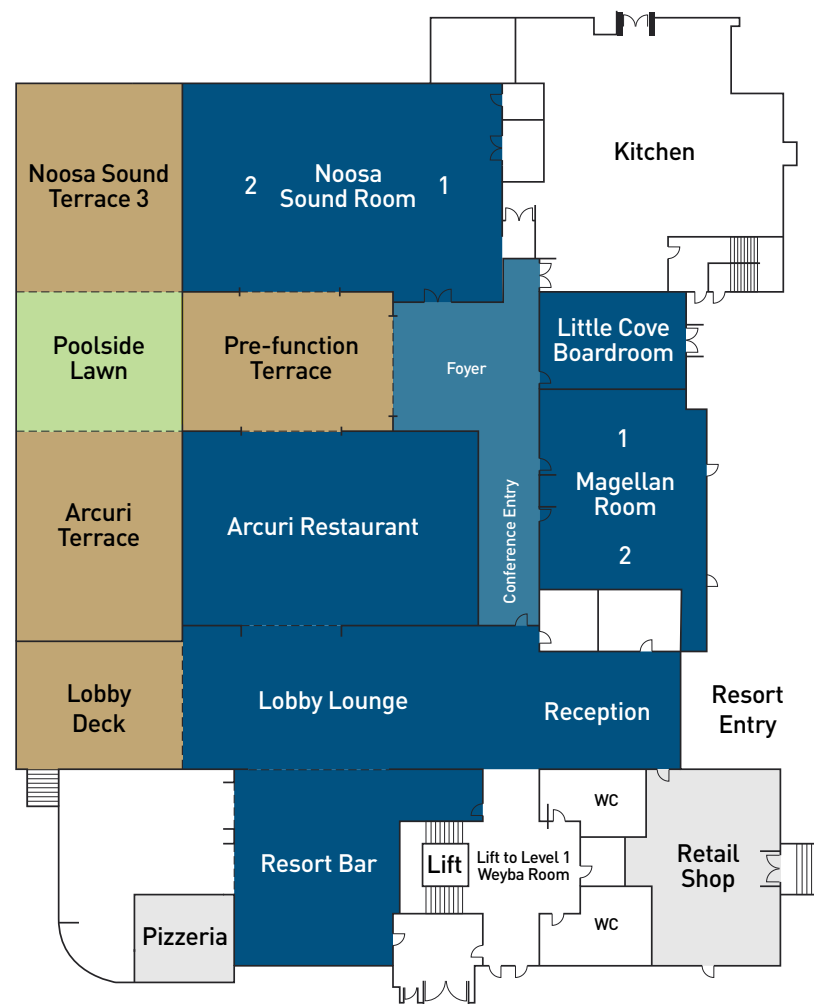

CONFERENCE FACILITIES

- 150 seat ballroom
- 4 versatile meeting rooms
- Alfresco and undercover break-out areas
- Complimentary Wi-Fi

ACCOMMODATION

338 bedrooms and bathrooms consisting of;

- 24 one bedroom suites
- 30 one bedroom apartments
- 54 two bedroom, two bathroom apartments
- 24 three bedroom, three bathroom apartments
- 26 three bedroom villas
- 13 three bedroom luxury enclave villas
- Complimentary Wi-Fi
- Widescreen TV
- Foxtel
- Room service

CAPACITIES

ROOM	HEIGHT (m)	AREA (m2)	COCKTAIL STYLE	BANQUET STYLE	CABARET STYLE	THEATRE STYLE	C'ROOM STYLE	B'ROOM STYLE	U SHAPE STYLE
Noosa Sound I	2.7	91	120	60	48	90	60	24	30
Noosa Sound II	2.7	91	120	60	48	90	60	24	30
Noosa Sound I & II	2.7	182	240	150	120	180	120	-	60
Noosa 3	2.7	71	76	60	48	60	30	24	30
Magellan I	2.7	46	40	30	24	30	16	14	15
Magellan II	2.7	46	40	30	24	30	16	14	15
Magellan I & II	2.7	92	80	60	48	60	30	24	30
Weyba Room	2.7	86	93	60	48	60	30	24	30
Little Cove	2.7	30	30	20	-	-	-	14	-
Indoor Terrace	2.7	96	120	60	-	-	-	-	-
Arcuri Restaurant	2.7	128	-	100	-	-	-	-	-